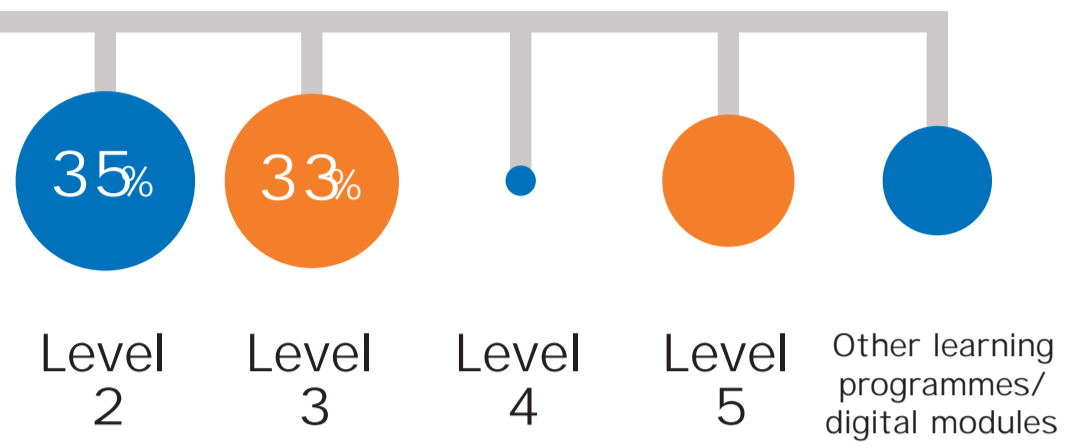

# The Workforce Development Fund

2020-21

18,848 qualifications and learning programmes and digital modules were claimed for

## Who did the fund support?

2,351 establishments claimed for 14,037 workers