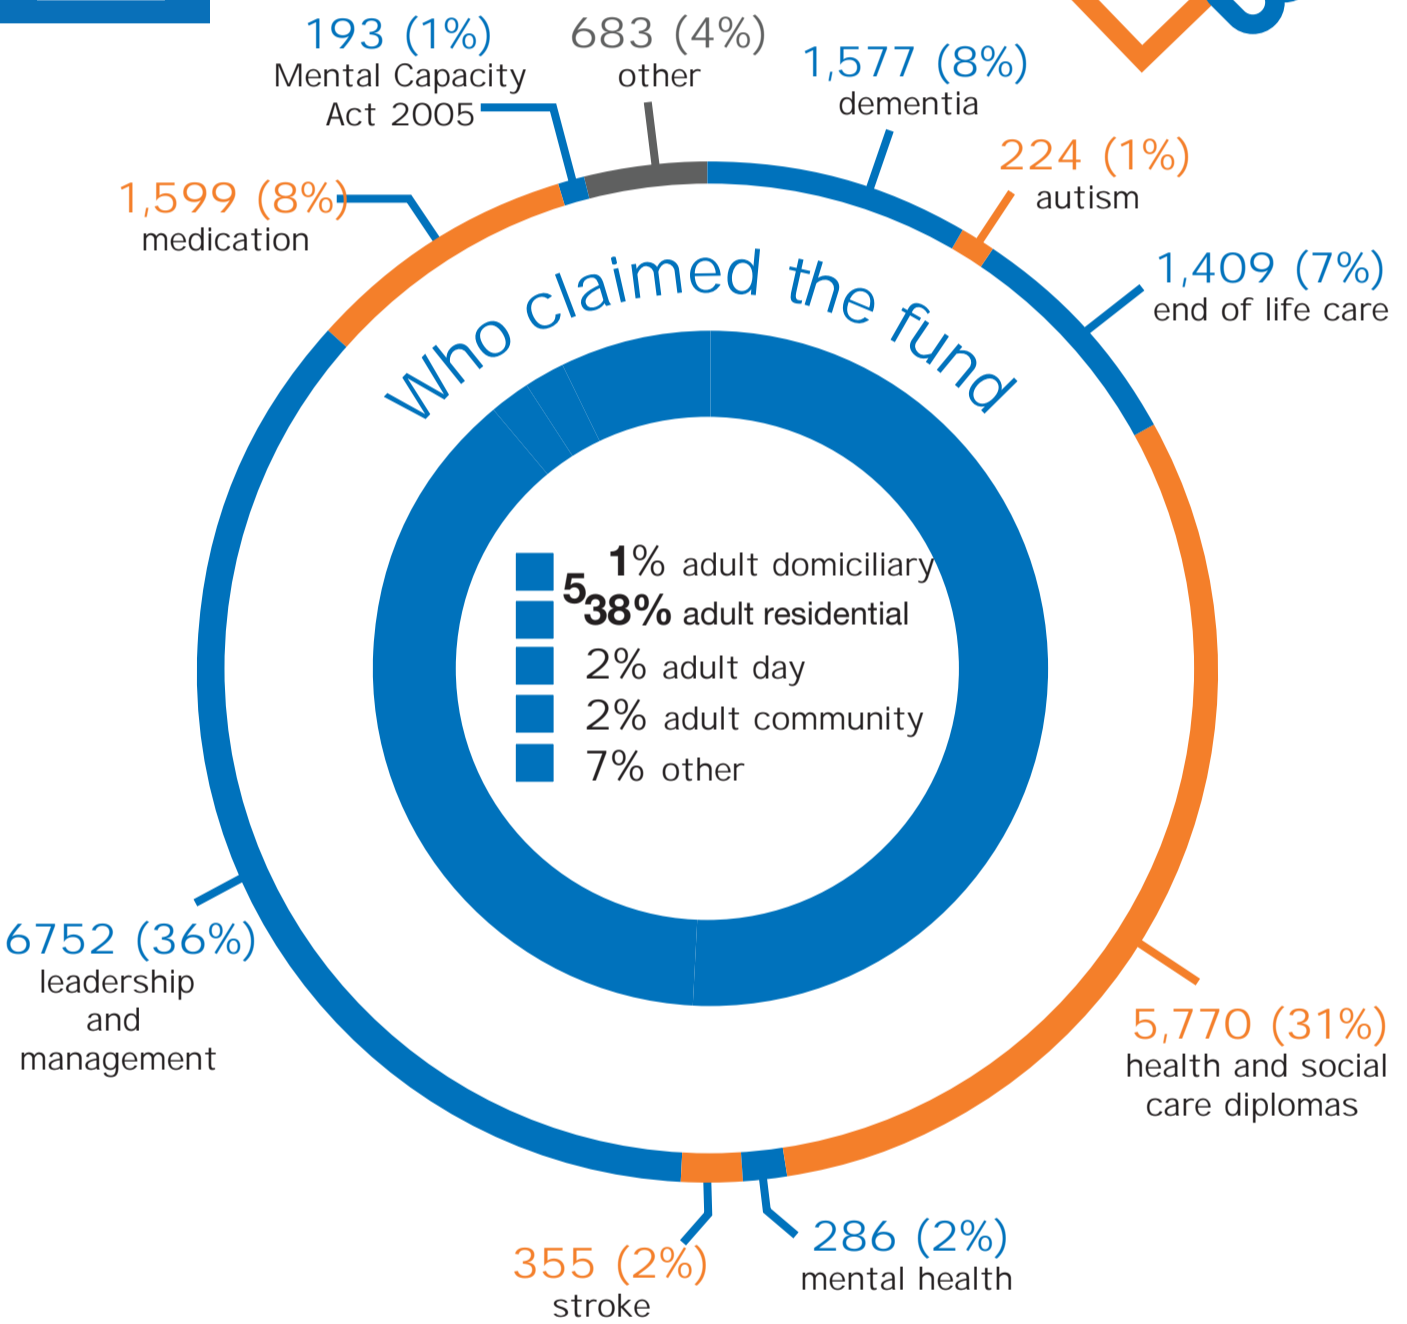

# The Workforce Development Fund

2020-21

18,848 qualifications and learning programmes and digital modules were claimed for

## Who did the fund support?

2,351 establishments claimed for 14,037 workers

## Apprenticeships